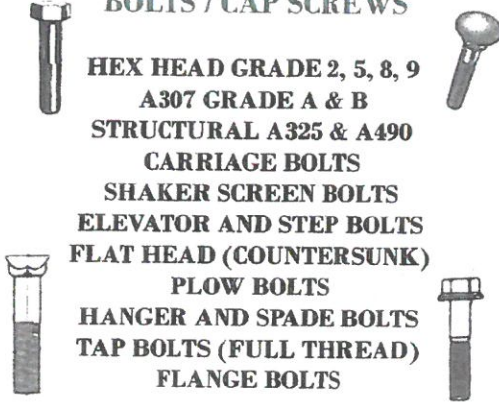

HEX HEAD GRADE 2, 5, 8, 9
 A307 GRADE A & B
 STRUCTURAL A325 & A490
 CARRIAGE BOLTS
 SHAKER SCREEN BOLTS
 ELEVATOR AND STEP BOLTS
 FLAT HEAD (COUNTERSUNK)
 PLOW BOLTS
 HANGER AND SPADE BOLTS
 TAP BOLTS (FULL THREAD)
 FLANGE BOLTS